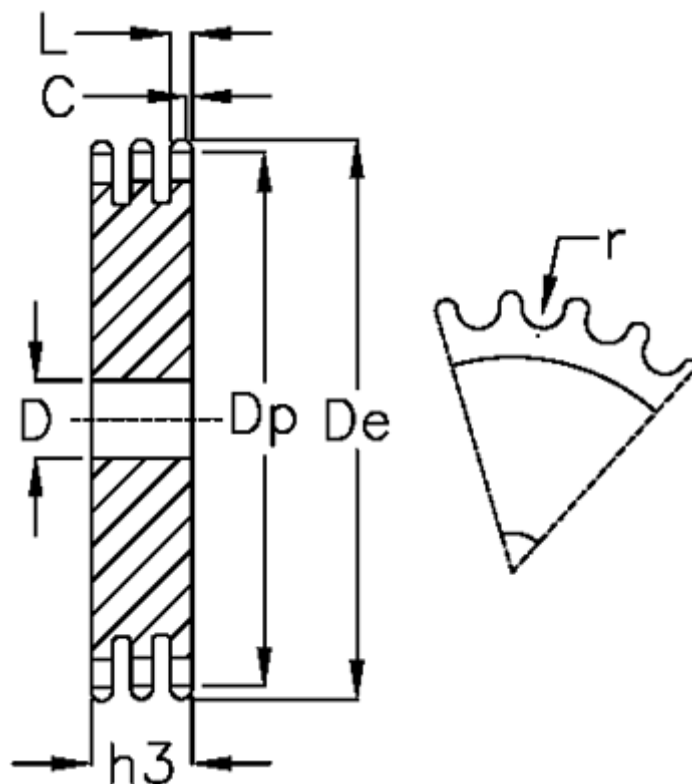

Article number: 616023011050

Description: Plate wheel 28 B-3 Z=50 triplex

## Measures

C	= 5	Number of teeth = 50
D	= 40	r = 27.94
De	= 726	
Dp	= 707.91	
For chain size	= 1 3/4 x 1 1/4	
For chain type	= 28 B-3	
h3	= 148	
L	= 28.8	